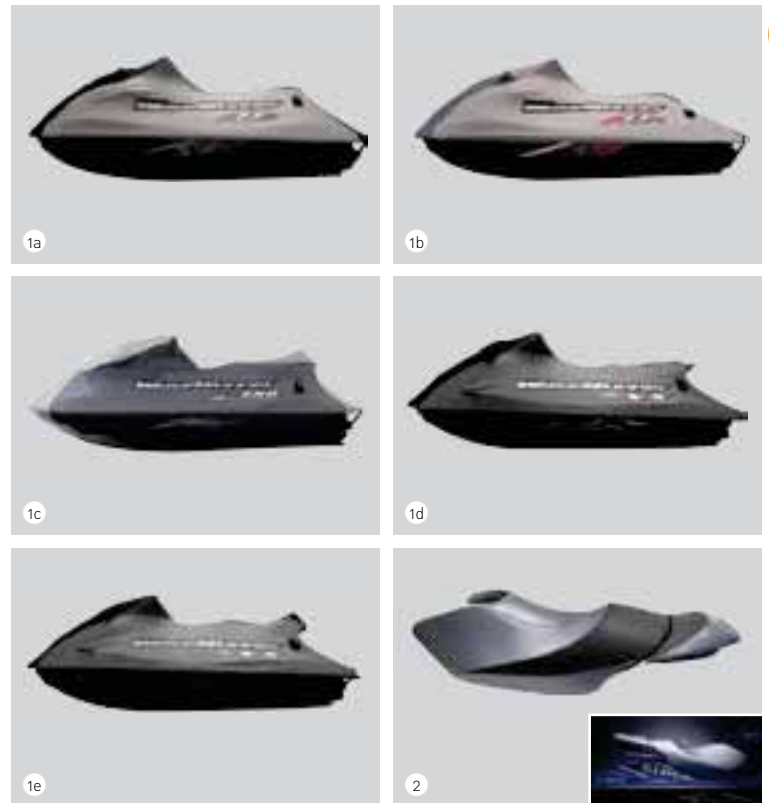

## 1. WAVERUNNER COVER

Features superior construction and materials to help provide long life, as well as a custom fit. Attractive matching colours and graphics provide a stylish accent. Features Yamaha's "Vacu-Hold" design, which creates a vacuum inside the cover during transit to draw the cover down snugly on your WaveRunner. Benefits include reduced deck abrasion, reduced air-induced stress on the seams, and aerodynamic drag. Constructed of ultra-durable "SurLast" fabric for the ultimate protection against fading and the elements. It is also non-abrasive, water-repellent, and provides UV, mildew, and rot resistance. Additional features include a handy convenience zipper for access to the fuel tank cap, as well as front and rear eyelet access holes for mooring and trailering needs.

a. Fits '10 FZS

Black/Grey **MWV-CVRFZ-BG-10** . . . . . \$255.95

b. Fits '10 FZR

Charcoal Grey/Grey **MWV-CVRFZ-GY-10** . . . . . \$255.95

c. Fits '10 FX SHO

Charcoal Grey/Grey **MWV-CVRSH-CG-10** . . . . . \$255.95

d. Fits '10 VX Deluxe, '10 VX Sport

Black/Charcoal Grey **MWV-CVRVX-BC-10** . . . . . \$255.95

e. Fits '10 VX Cruiser

Black/Charcoal Grey **MWV-CVRVX-CR-10** . . . . . \$255.95